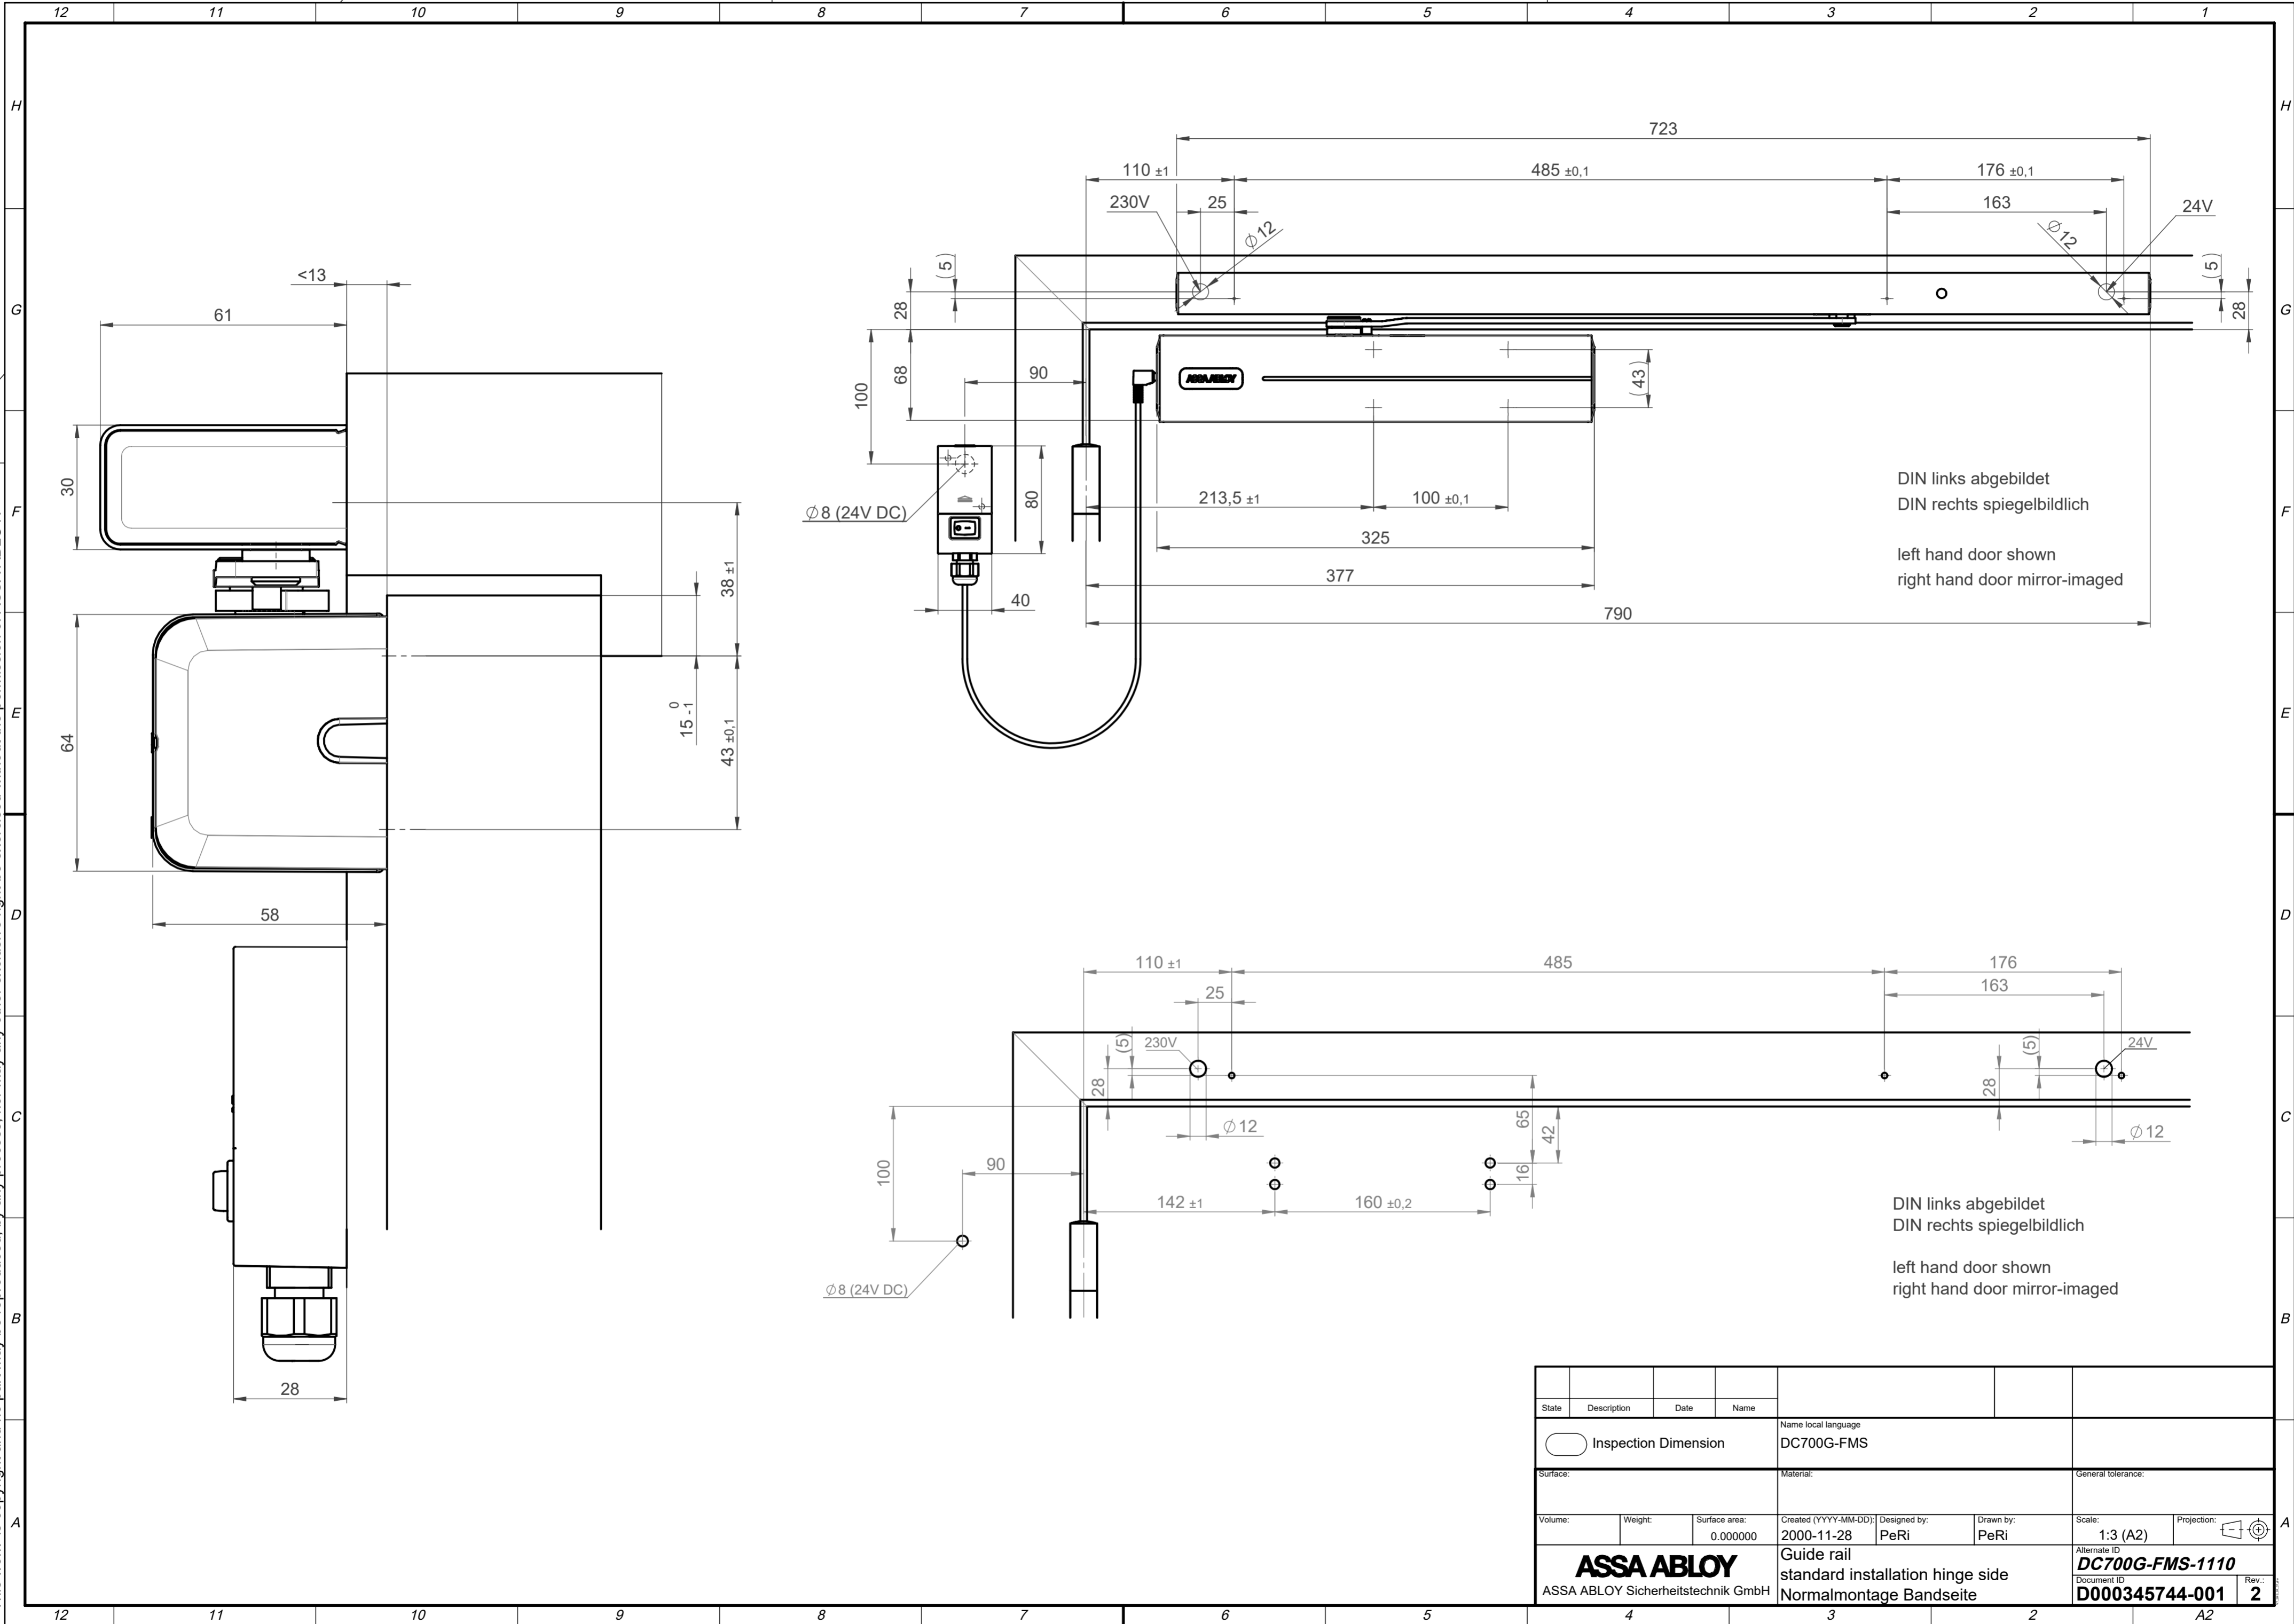

This work is copyright and no part may be reproduced, by any process, nor may any other exclusive right be exercised without the permission of ASSA ABLOY.

DIN links abgebildet
 DIN rechts spiegelbildlich
 left hand door shown
 right hand door mirror-imaged

DIN links abgebildet
 DIN rechts spiegelbildlich
 left hand door shown
 right hand door mirror-imaged

| | | | | | |
|---|-------------|---------------------------|---|----------------------|--------------------------------------|
| State | Description | Date | Name | | |
| Inspection Dimension | | | Name local language DC700G-FMS | | |
| Surface: | | Material: | | General tolerance: | |
| Volume: | Weight: | Surface area: 0.000000 | Created (YYYY-MM-DD): 2000-11-28 | Designed by: PeRi | Drawn by: PeRi |
| ASSA ABLOY ASSA ABLOY Sicherheitstechnik GmbH | | | Guide rail standard installation hinge side Normalmontage Bandseite | | Scale: 1:3 (A2) |
| | | | Alternate ID DC700G-FMS-1110 | | Document ID D000345744-001 |
| | | | Rev.: 2 | | Projection: |