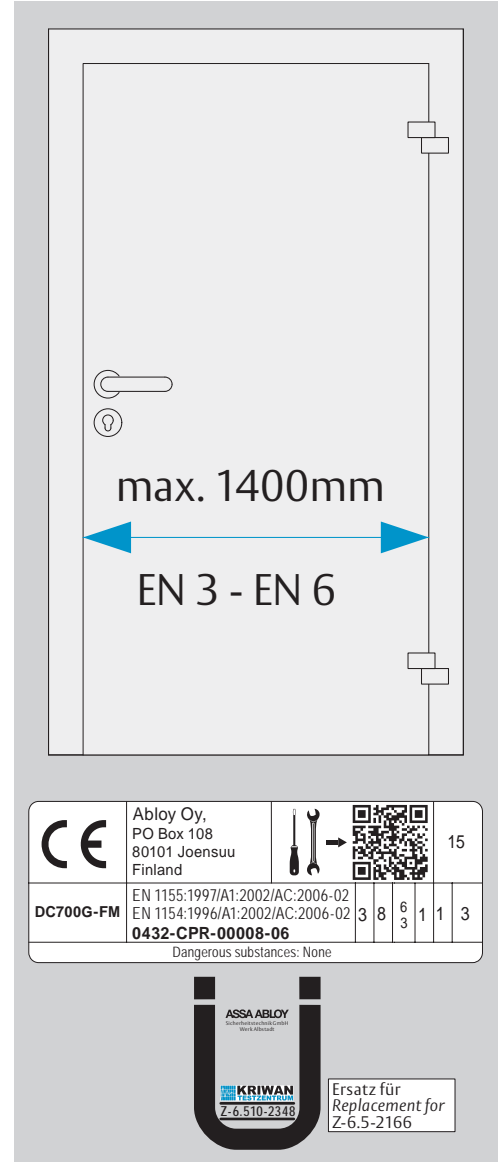

DC700G-FMS-K

Montage- und Installationsanleitung

Installation Instructions

ASSA ABLOY

D1006808

Experience a safer
and more open world

<https://aa-st.de/file/d10068>

www.assaabloy.com/de