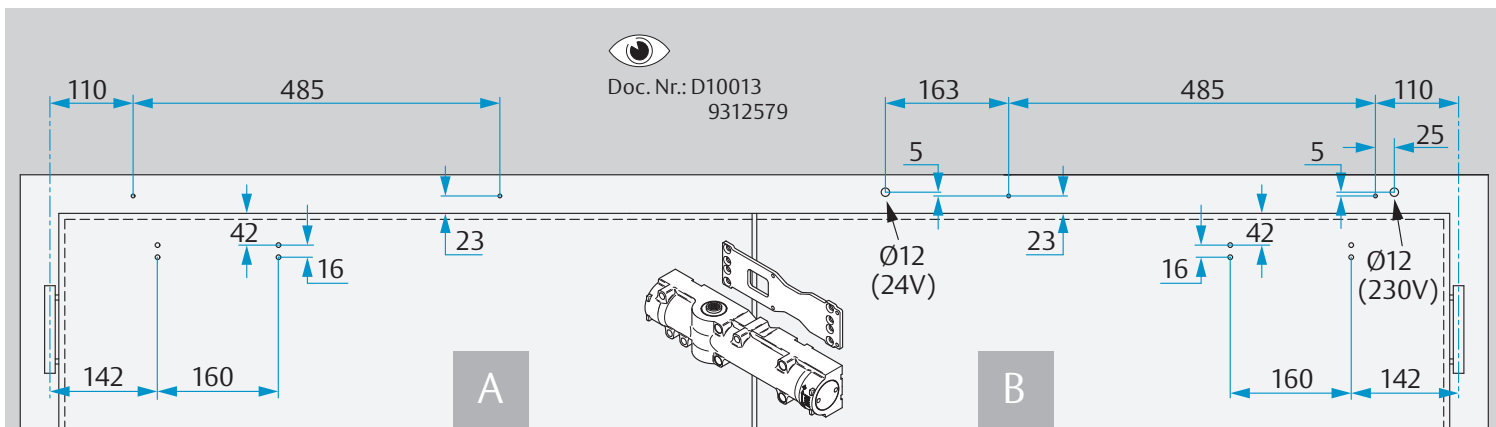

G-CO-S/N
G-CO-S1/N

Montage- und Installationsanleitung Installation Instructions

ASSA ABLOY

D1003509

Experience a safer
and more open world

<https://aa-st.de/file/d10035>

www.assaabloy.com/de

A Standflügel
Passive leaf

A **B** = 180°

1b

M5x15

3 **2** **4**

A **B** = 180°

1c

2

1