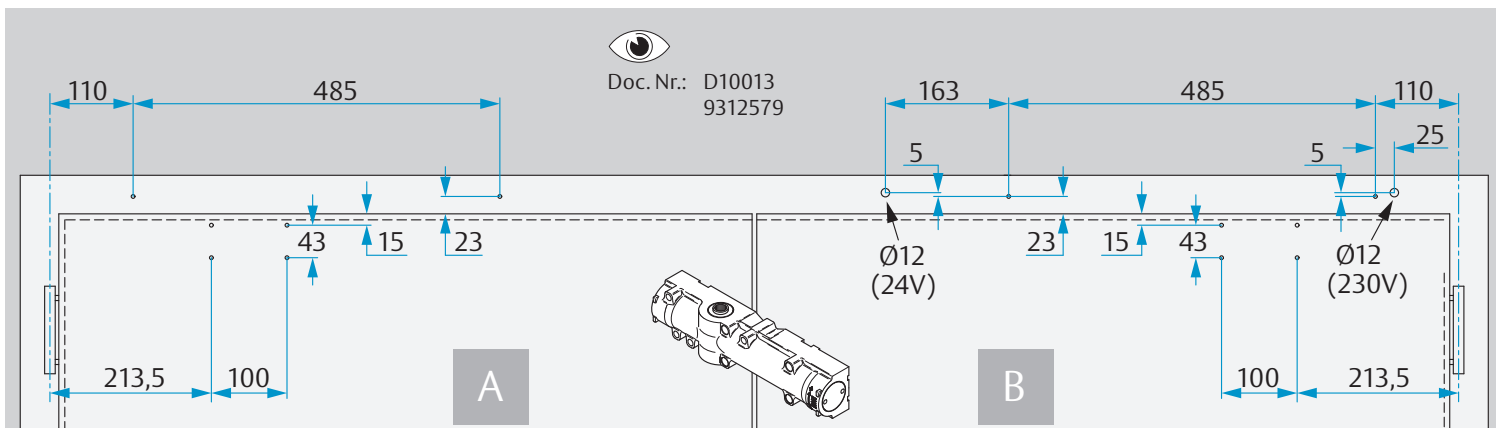

G-CO-S/N
G-CO-S1/N

Montage- und Installationsanleitung Installation Instructions

ASSA ABLOY

D1003509

Experience a safer
and more open world

<https://aa-st.de/file/d10035>

www.assaabloy.com/de

A Standflügel
Passive leaf

A **B** = 180°

1b

M5x15

3 **2** **4**

A **B** = 180°

1c

2

1