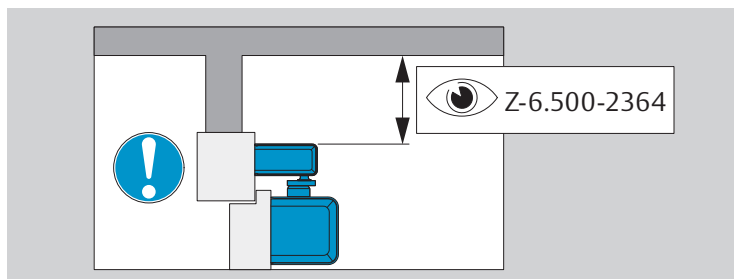

G-CO-S/N
G-CO-S1/N

Montage- und Installationsanleitung Installation Instructions

ASSA ABLOY

D1003509

Experience a safer
and more open world

<https://aa-st.de/file/d10035>

www.assaabloy.com/de

A Standflügel
Passive leaf