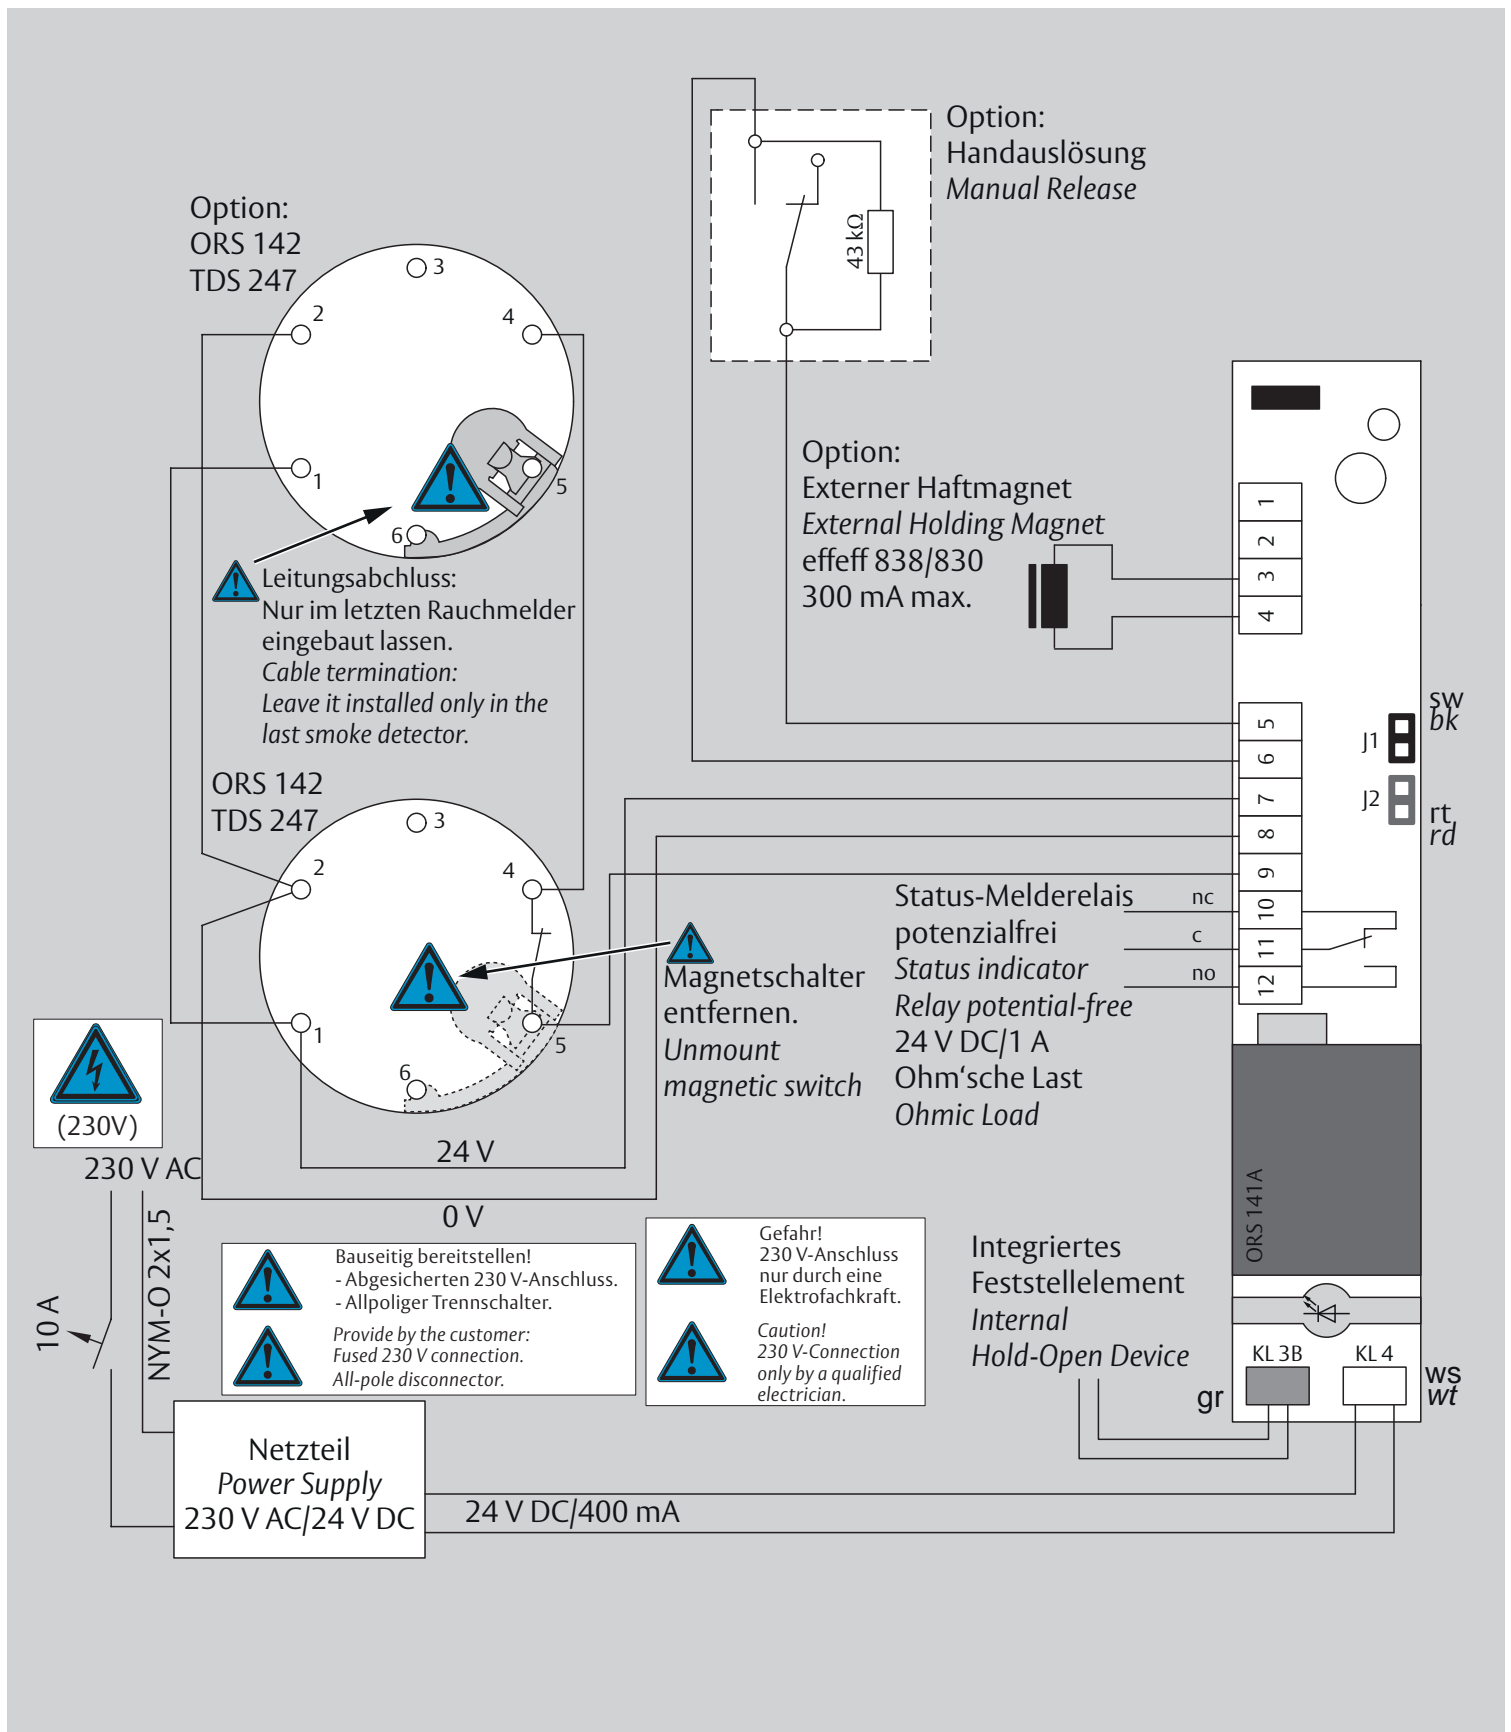

ASSA ABLOY
Sicherheitstechnik GmbH
Bildstockstraße 20
72458 Albstadt
DEUTSCHLAND
Tel. +49 7431 123-0
albstadt@assaabloy.com
www.assaabloy.com/de